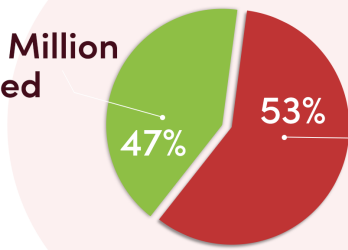

# Building Program

20.3 Million Raised

22.7 Million to go

Questions or Comments: [www.lluc.org](http://www.lluc.org)

Church Office Hours: M.-Th., 8am - 4pm ; F., 8am-noon. Closed Tu., 8:30-9:30am

September 4, 2021