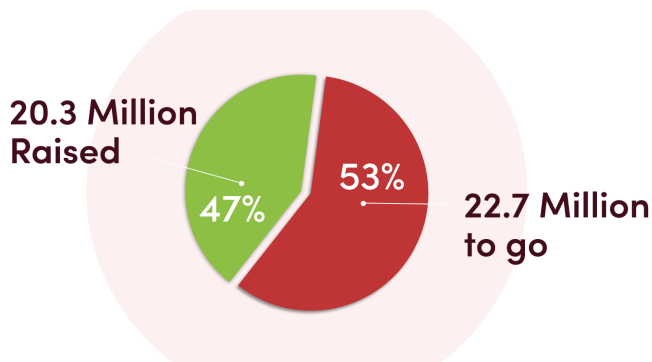

Calendar: Events

Monday, August 23 5:30-7:00 p.m.	Women's Prayer Group, call (909)361-6220, passcode 11125#
Tuesday, August 24 6:30 p.m.	Experiencing God, Zoom meeting, ID: 531 952 429
Wednesday, August 25 6:00 p.m. 7:00 p.m.	Open Prayer Circle, room 102 Intercessory Prayer meeting, room 105
Thursday, August 26 12:00 noon	Sandwiches and Salvation, room 105
Friday, August 27 7:00 p.m. 8:00 p.m.	<i>Practices</i>, Miguel Mendez, Fellowship Hall Night Church (Praxis), Young Adults, Family Ministries Bldg auditorium
Sabbath, August 28 9:00 & 11:45 a.m. 9:15 a.m. 10:30 a.m. 7:00 p.m.	"Option D," <i>Multiple Choice</i>, (part 4 of 5), Randy Roberts, sanctuary Praxis Young Adult Sabbath School, Family Ministries Bldg basement, rm 0402 LLUC Sabbath School, on-line at LLUC.org Anthem, Contemporary Service, Family Ministries Bldg auditorium Family Fun Night, Drayson Center

JOIN US VOLUNTEER

You can make a difference in your community. Volunteer to be a tutor for 1.5 hours once a week. For more information, visit us at ureachlluc.com or call us (909) 796-8357

EXCELL
Mentoring + Tutoring

LOMA LINDA UNIVERSITY CHURCH

Building Program

Questions or Comments: www.lluc.org

Church Office Hours: M.–Th., 8am – 4pm ; F., 8am–noon. Closed Tu., 8:30–9:30am

Church Life

Sing a New Song: A musical evening with Anthony Leon will begin with a sacred concert on Saturday, September 4, at 7 p.m. in the sanctuary followed by a secular concert at 8 p.m. in the amphitheater with musical selection of opera, Zarzuela, and Broadway pieces.

UReach Ministry UReach Café volunteers and transit drivers are needed. The Transit Ministry is like a taxi service, and drivers ferry clients to different places in the community. If you have a morning available to volunteer call Simone Dennis at (909)645-2719.

LLUC Adventurers and Pathfinder Ministry: If you have a child ages 6 to 15, you are invited to join the LLUC Adventurers (3 to 9 years) and Pathfinder Club (10 to 15 years). Sign up at lluc.org until August 31. The first Adventures/Pathfinder in-person meeting will be on September 11.

LLUC/UReach Quilters are meeting Sunday, August 22, in room 105, 9 a.m. to 12 p.m., for knot tying the baby quilts. No experience is necessary, but a loving heart for NICU babies and a desire to share Jesus' love to the families makes this successful. Please contact Diana Irizarry-Benson at (951)785-0850 to sign up. If you are unable to join, you can donate to the quilting ministry at LLUC.org/giving or call the LLUC business office at (909)558-4186.

Ring BELLS! Handbell auditions will be on Sunday, August 22. For more information or to set up an audition time, contact Celia at (909)557-4668 or celiaharp@aol.com or Sammy at (909)229-0512.

Hey kids! We want YOU to join the Children's Choir! Get ready to sing, laugh, and learn what it means to worship Jesus. Join the Cherub Choir if you are five to nine years old, or the Junior Choir if you are ten to fourteen. Ask your parents to sign you up on CCB between August 30 and September 3. And mark your calendars—September 10 is our first meeting! We can't wait to make music with you!

The Nutrition Research Center is looking for participants to be part of a soy study that will be looking at the relationship between fermented soy and immunity and cognitive benefits. For more information, visit soystudy.org or call (909)558-8382.

Drayson Center Fun Night is Saturday, August 28. The evening will start with vespers at 7 p.m. and then the games will begin with a kickball competition between the LLUC pastors vs. the Loma Linda Academy staff. This will be followed by a volleyball tournament made up of teams of 4 with on-site registration. There will also be open gym with basketball, volleyball, soccer, open swimming and Pastor Doug's food truck.

Together in Prayer