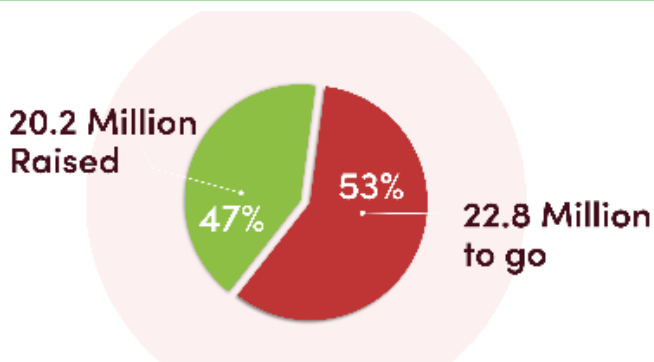

Calendar: Events

Monday, August 9

5:30-7:00 p.m.

Women's Prayer Group, call (909)361-6220, passcode 11125#

Tuesday, August 10

6:30 p.m.

Experiencing God, Zoom meeting, ID: 531 952 429

Wednesday, August 11

6:00 p.m.

Open Prayer Circle, room 102

7:00 p.m.

Intercessory Prayer meeting, room 105

Thursday, August 12

12:00 noon

Sandwiches and Salvation, room 105

Friday, August 13

7:00 p.m.

Practices, Miguel Mendez, Fellowship Hall
Night Church (Praxis), Young Adults, Family Ministries building auditorium and live-streamed at LLUC.org

8:00 p.m.

Sabbath, August 14

9:00 & 11:45 a.m.

"Option B," *Multiple Choice*, (part 2 of 5), Randy Roberts, sanctuary

9:15 a.m.

Praxis Young Adult Sabbath School,

10:30 a.m.

Family Ministries Bldg basement, rm 0402

LLUC Sabbath School, on-line at LLUC.org

Anthem, Contemporary Service,

Family Ministries Bldg auditorium

Hope for Healthcare Appreciation

Concert, Tad Worku, amphitheater

7:00 p.m.

Today's Camp Meeting Concert

at last

I See the Light

JORDAN OTIS

Traditional concert | 7:00 PM | Sanctuary
Secular concert | 8:00 PM | Amphitheater

TAD
WORKU

LIVE
IN
CONCERT
7:00 PM

8.14.21

Hope for Healthcare
Appreciation Concert

Building Program

An Evening of Worship and Praise

LLUC COLLINGSWORTH FAMILY CONCERT

August 21
-
7:00 pm
Sanctuary
For tickets go to lluc.org