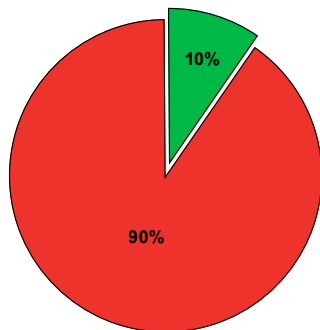

Building Program

● Loan Remaining 22.577 M   ● Principal Applied to Loan 2.509 M

Graph of 25 Million Building Loan

Upcoming Summer Sermon Series June 25 - July 30

Sanctified; God Dwells in the Builders Not the Building

Saint Peter's basilica in Rome, Jerusalem's wailing wall, the majestic mosque in Mecca—We are driven to sanctify places, to locate and limit the presence of the Divine; perhaps, this is our final attempt to control God, to imprison Him in beautiful buildings. But what if the creator of the Universe desires to abide in us; what if He lives not in conspicuous cathedrals but in us? Join us this summer as we consider what happens when we serve a God who does not dwell in the building but makes His abode in the builders.

Church & Community Life

With deep sadness we announce the following deaths:

George T. Harding IV on June 3. He is survived by his wife Joan Harding, siblings—Anne Hoxie, Warren Harding, and Richard Harding, daughters—Pamela Libby (James Libby deceased), Mary Ann Schaepper (Hans Schaepper), Carolyn Harding (Steven Meizlish), Julia King, and Elizabeth Harrington (Brian Harrington)—12 grandchildren and 12 great grandchildren. A memorial service will be held Friday, June 17, at 12 p.m. in the Sanctuary with a reception to follow.

Larry Rieker on June 5. He is survived by his children David Rieker and Suzanne Kingston and three grandchildren.

A memorial service for Jane Pihl will be today at 2:30 p.m. at the Arden Hills SDA Church.

The floral arrangement today is given in honor of the 2022 Loma Linda University graduates from the Schools of Allied Health Professions, Behavioral Health, Nursing, Public Health, Religion, and San Manuel Gateway College.

Vacation Bible School: VBS festivities commence tomorrow evening at the high courtyard in the royal Fellowship Hall promptly at 6:30 p.m. Hither to the courts early to visit the King's Kitchen for refreshment before the merriment begins. We hope and pray that your little knight or princess will capture the joyous delights of a rock-solid faith as they discover how to stand strong for God walking through the Kingdom's castle!

Fresh Picked Improv: Enjoy a night of hilarious, delicious and nutritious improvisational drama where actors create scenes and stories based on audience suggestions. The Redlands Adventist Church, Crosswalk Church, Loma Linda University Church, and Loma Linda University collaborate to bring a family-friendly evening of laughter, music, and fellowship for all ages at 8 p.m. on Saturday, June 25, at the Redlands Adventist Church auditorium.

URGENT—UReach is in need of Transit drivers. The Transit program gives senior citizens in our community some independence by taking them to doctor appointments, grocery stores, the hair dresser, etc. UReach vehicles are used when driving transit. Drivers are needed for Tuesdays and Thursdays 8:30 a.m. to 12 p.m., 12 to 3:30 p.m., and Fridays 8:30 a.m. to 1 p.m. For information, contact simonedennis@ureachlluc.com or (909)645-2719.